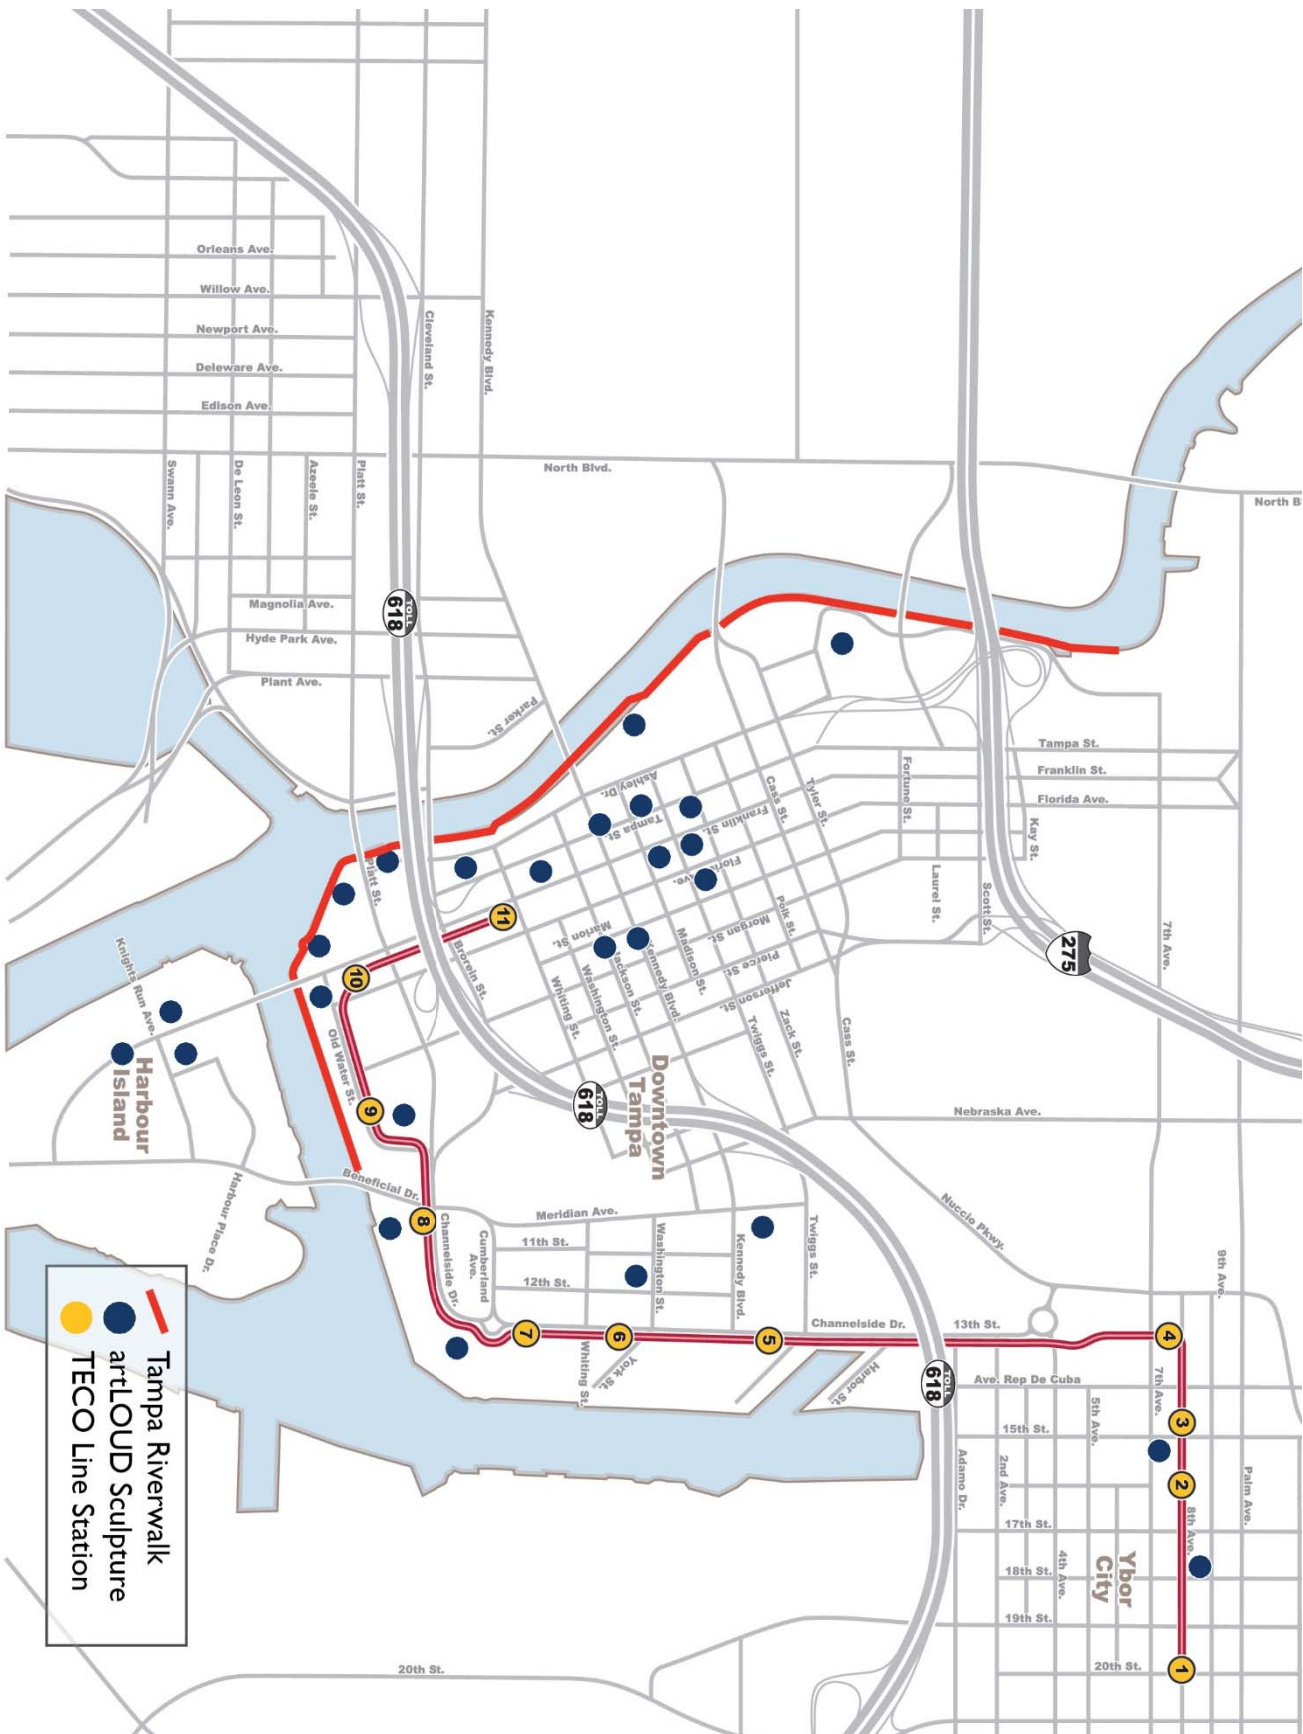

-  Tampa Riverwalk
-  artLOUD Sculpture
-  TECO Line Station